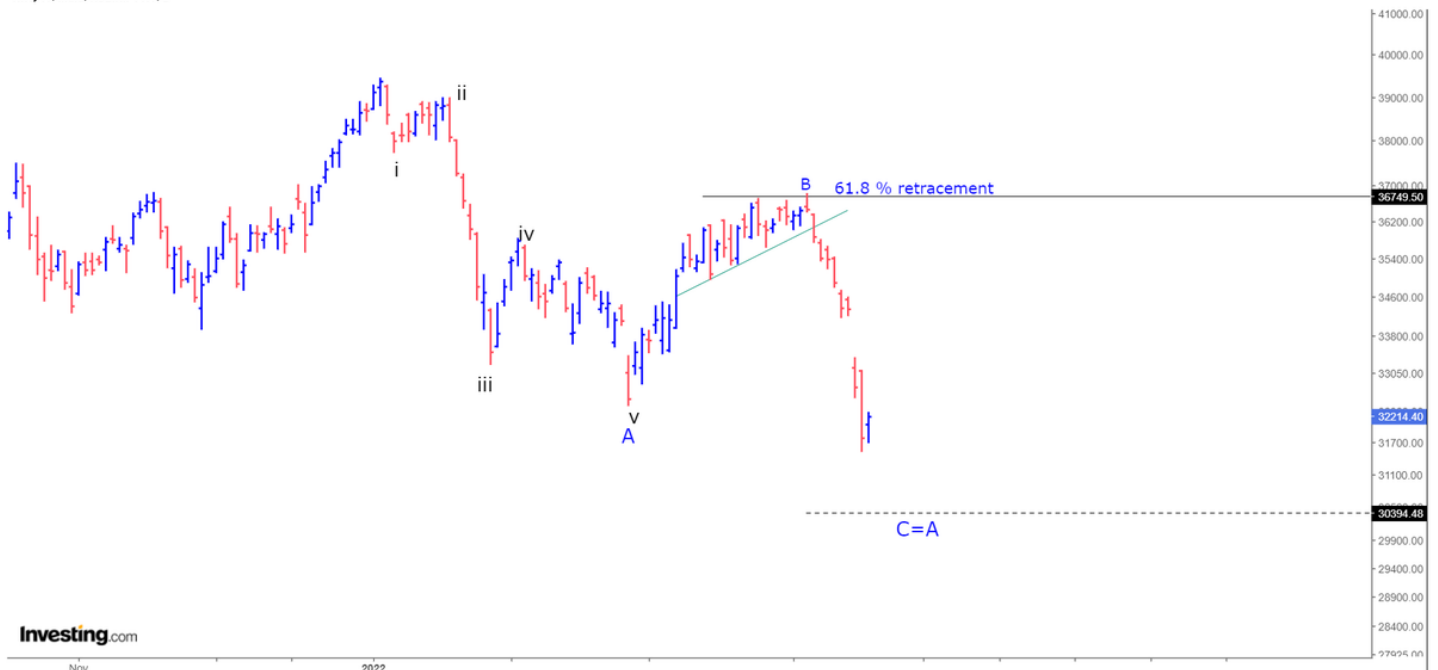

Twitter Thread by Shubham Mishra■■■■

Shubham Mishra■■■■

@shubhfin

Nifty IT Index

Close to achieving the C=A Equality Level <https://t.co/vuMvpVILm4>

Published on investing.com, 20/Apr/2022 - 7:02:48 GMT, Powered by TradingView.
Nifty IT, India, NSE:NIFTYIT, D

Investing.com

Nifty IT Index

Failed to cross 61.8% retracement level

Caution for longs ! pic.twitter.com/Nh2ujPptdJ

— Shubham Mishra\U0001f1ee\U0001f1f3\u26a1 (@shubhfin) April 7, 2022